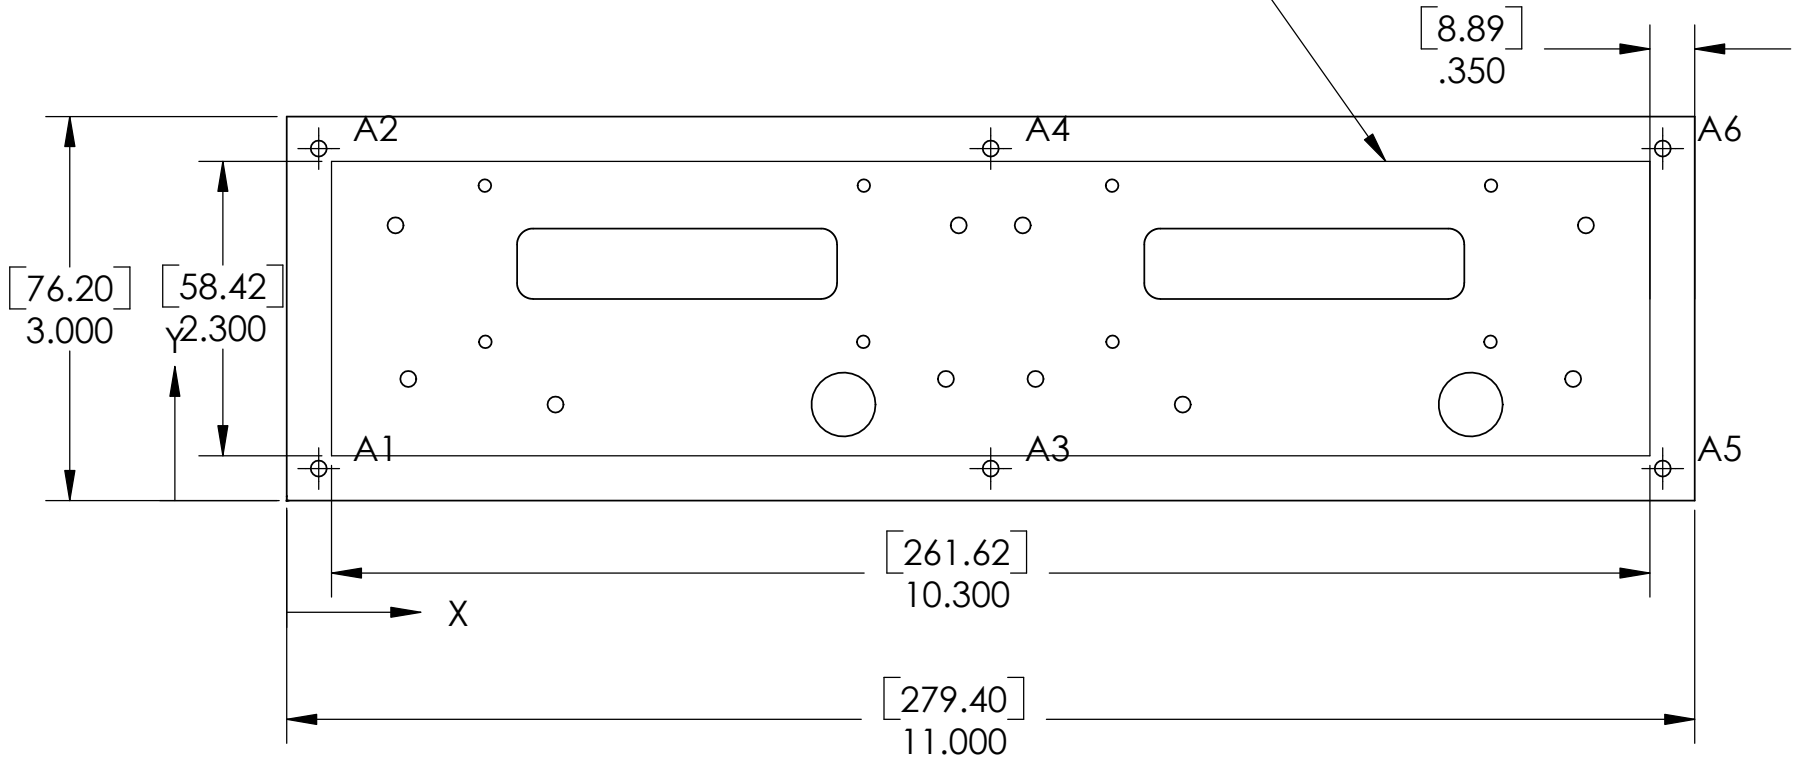

# Double Thermok Panel Dimensions

Cut out this opening

Units are inches [millimeters]

TAG	X LOC	Y LOC	SIZE
A1	.25	.25	Ø.125 THRU
A2	.25	2.75	
A3	5.50	.25	
A4	5.50	2.75	
A5	10.75	.25	
A6	10.75	2.75	